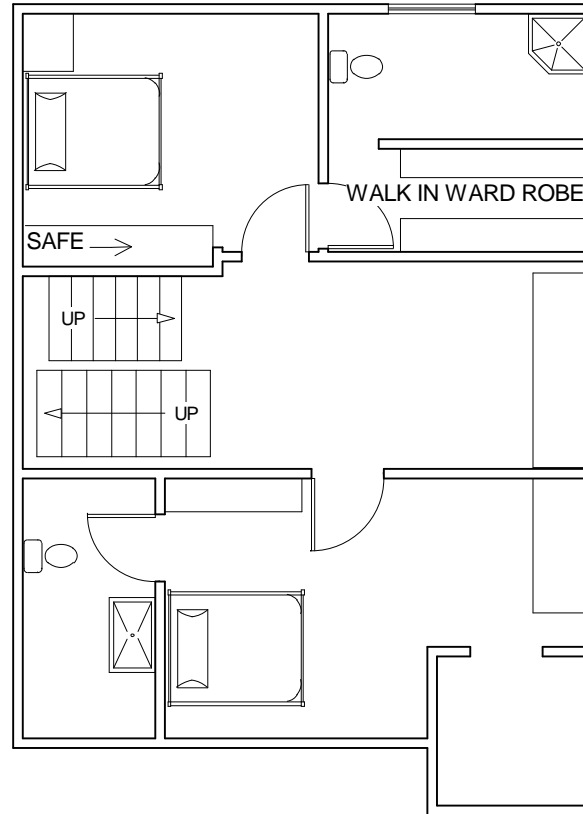

West

North West

Mum/1385/09

North ↗

South West

South

South East

East

Vastu Layout by Nitien parmar, 9821340898  
[info@vastuplus.com](mailto:info@vastuplus.com)