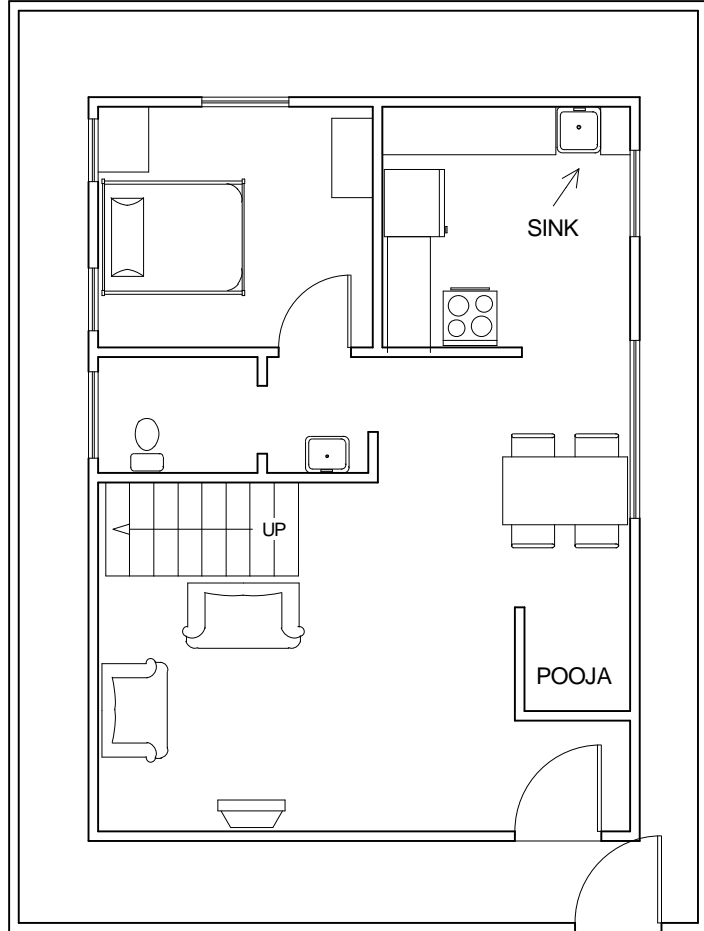

West

North West

Mum/1385/09

North ↗

South West

South

South East

East

Vastu Layout by Nitien parmar, 9821340898  
[info@vastuplus.com](mailto:info@vastuplus.com)